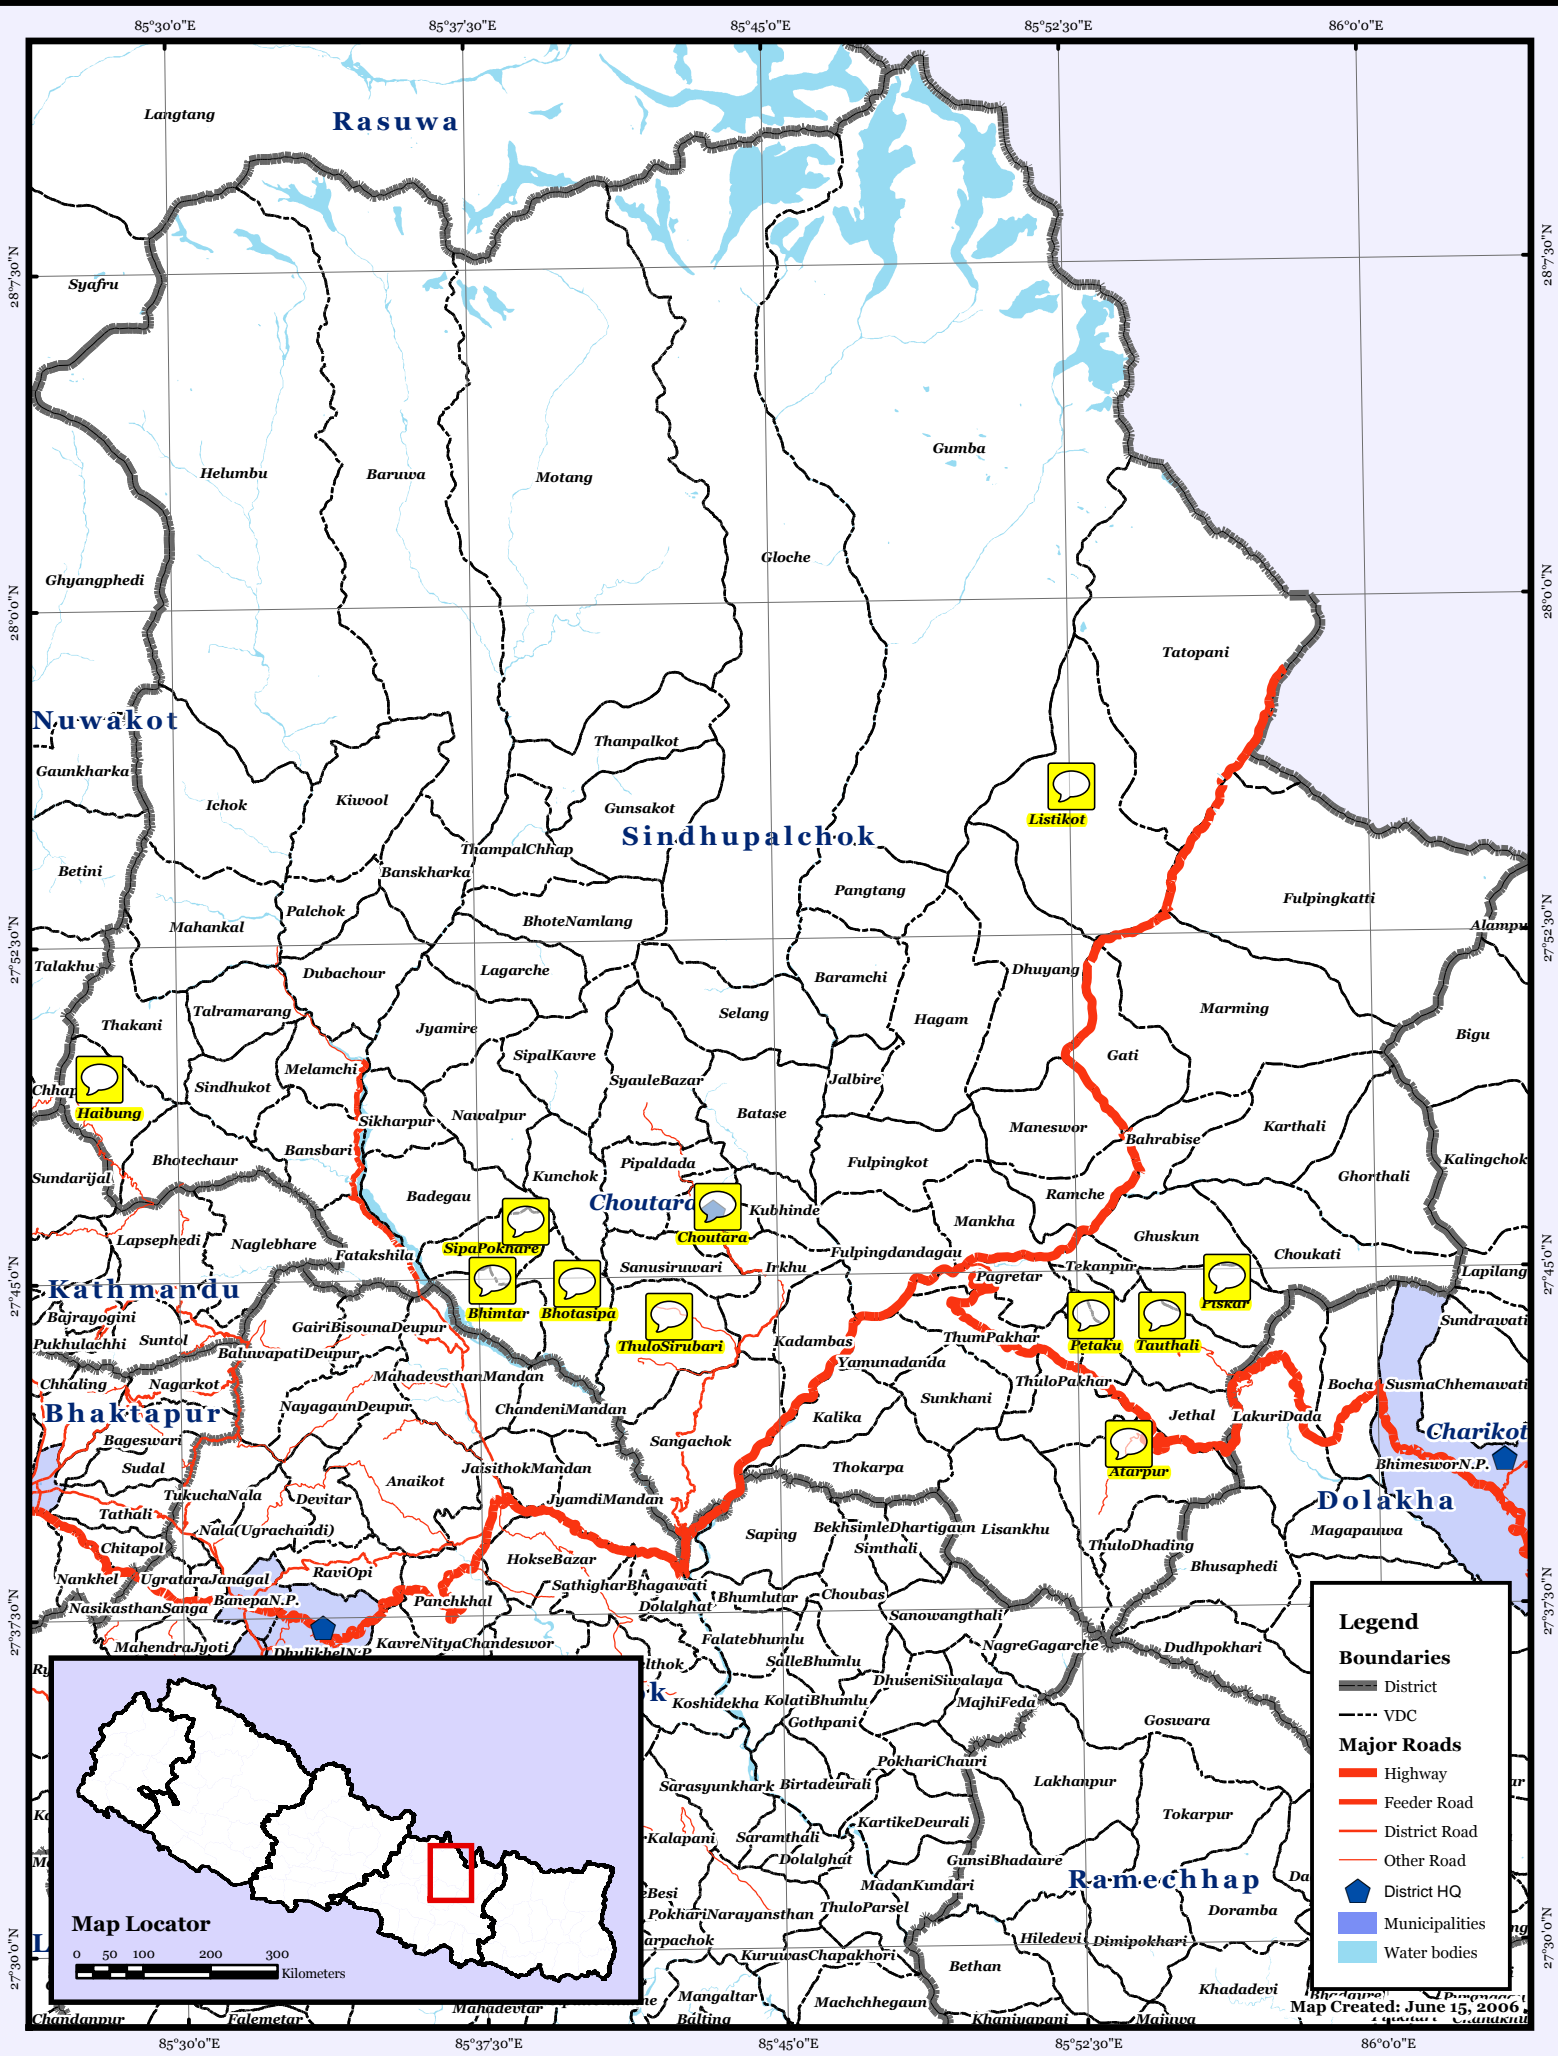

SINDHUPALCHOK DISTRICT

Legend

- Boundaries**
 - District
 - VDC
- Major Roads**
 - Highway
 - Feeder Road
 - District Road
 - Other Road
- Other Symbols**
 - District HQ
 - Municipalities
 - Water bodies

Map Locator

0 50 100 200 300 Kilometers

Map Created: June 15, 2006